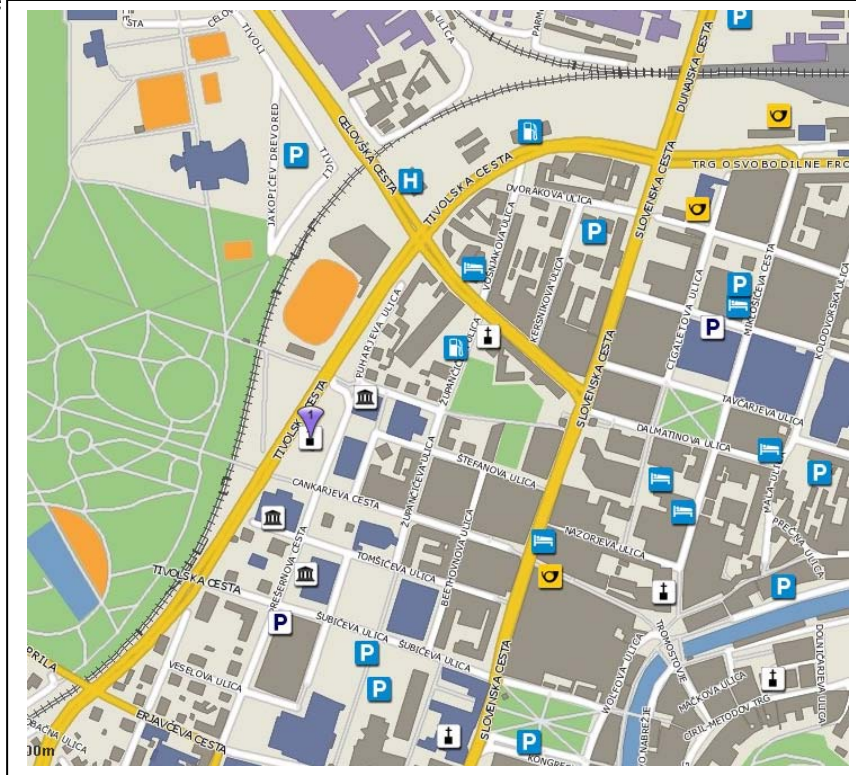

Position of the object

Size

The building and the land around 1405m²

Materials

concrete, bricks

Date of building/
epoch:

between 1935-40

Architect/
artist:

Momir Korunović

Renovation,
restoration
(when, by whom,
who paid, why?):

The painting inside the church has been in progress since 1985 until nowadays. The furniture is from Kragujevac – Dimetrijević workshop. In 1995 the roof and the facade were restored.